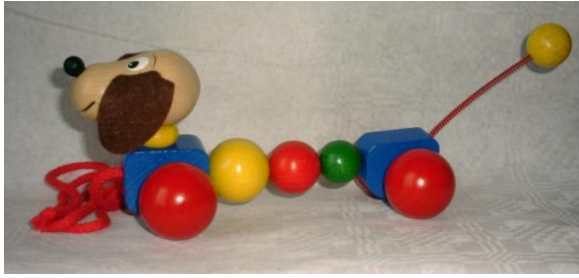

Each toy is hand painted with non toxic paints to New Zealand Safety Standards

The sitting Wooden Toys : \$ 15.00 each plus P&P \$5 if applies

Sitting Cow is one of a large and enjoyable range of happy figures that are designed to last long enough to pass from one generation to the next. They are about 100ml high

Bug Mr Waterman Pinocchio

Horse

Blondie the Angel

Magpies

Black Ants

Devil

Donkeys

Wasps

Pullalong Wooden Toys: \$ 20.00 each plus \$8.00 P&P if applies

Pullalong Cat is one of a large and enjoyable range of colourful, wiggle woggling, happy characters that are designed to last long enough to pass from one generation to the next. These pullalong toys are about 150 ml high X 200 mml long.